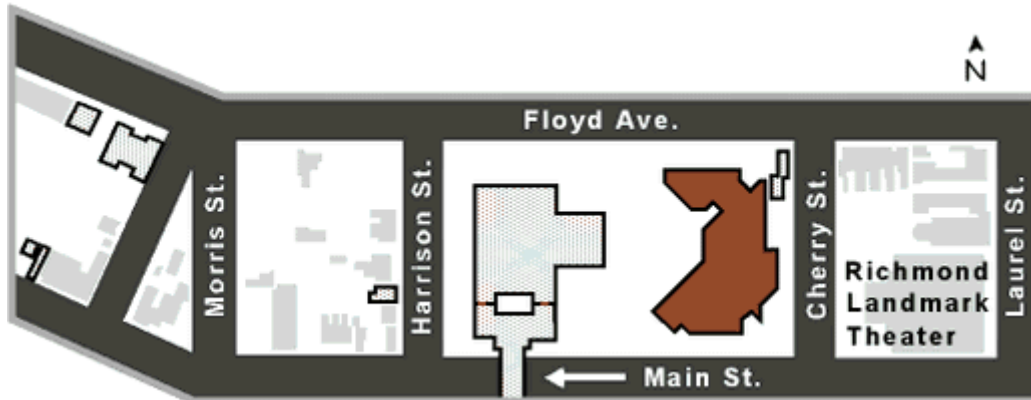

Virginia Commonwealth University

Monroe Park Campus

**University Student Commons
907 Floyd Avenue**

Directions to the VCU Student Commons Arriving from the east or south by Interstate 64W/95N

From Williamsburg or Petersburg

- Take Exit 76A Chamberlayne Avenue.
- At top of the ramp turn left on Chamberlayne.
- At the next light, turn right on Leigh Street.
- At the next light, turn left on Belvidere Street.
- Drive six blocks to Main Street and turn right.
- For off-street parking — at the next light, turn left on Laurel Street.
- The entrance to Main Street Parking Deck is on the right.
- If not parking in the deck, or after parking in the deck, simply continue on Main Street. Commons is at 2nd light on the right at Cherry and Main.

Directions to the VCU Student Commons Arriving from the west or north by Interstate 64E/95S

From Charlottesville or Fredericksburg

- Take Exit 76B for Belvidere Street.
- Use middle lane on exit ramp then turn left at stop light on Leigh Street.
- At the next light, turn right on Belvidere Street.
- Drive six blocks to Main Street and turn right.
- For off-street parking — at the next light, turn left on Laurel Street.
- Entrance to Main Street Parking Deck is on the right.
- If not parking in the deck, or after parking in the deck, simply continue on Main Street. Commons is at 2nd light on the right at Cherry and Main.

VCU Campus Map – Letter H is student commons area.